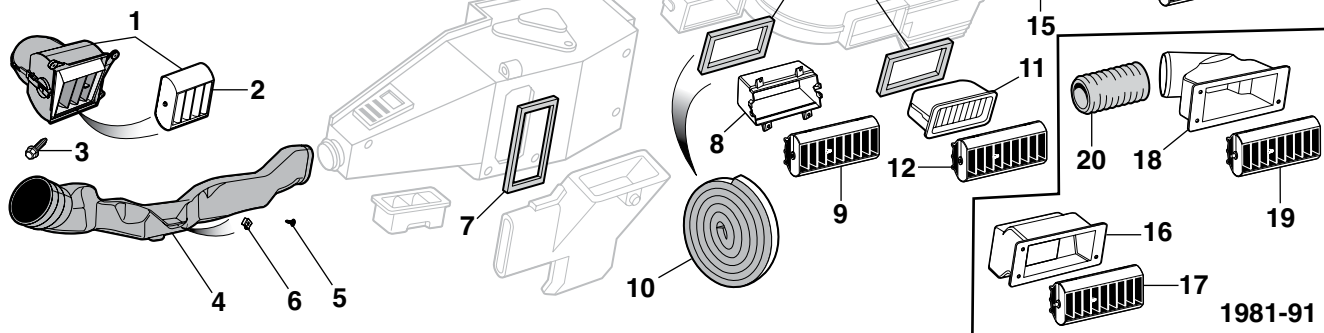

Vent Assemblies and Outlets

1973-91 Chevy Blazer, Suburban
1973-91 GMC Jimmy, Suburban

PART	ILL#	DESCRIPTION	APPLICATION	REQD	PRICE
38-5250	(1)	VENT ASSEMBLY-LH	CHEVY GMC 73-91	(1)	$26.23
38-5266	(2)	VENT OUTLET-LH	CHEVY GMC 73-91	(1)	$16.95
29-0315	(3)	SCREW-AIR DUCT OUTLET	CHEVY GMC 73-91	(6)	$1.00
38-5268	(4)	AIR DUCT OUTLET-LH "A"	CHEVY GMC 73-91	(1)	$25.95
30-0572	(5)	SCREW-AIR DUCT OUTLET	CHEVY GMC 73-91	(1)	$.88
30-0365	(6)	U-NUT-AIR DUCT OUTLET	CHEVY GMC 73-91	(1)	$1.75
30-2350	(7)	GASKET-AIR DIST DUCT	CHEVY GMC 73-91	(1)	$3.95
38-5254	(8)	ADAPTOR-CENTER-LH	CHEVY GMC 73-91	(1)	$16.23
38-5264	(9)	VENT OUTLET-CENTER-LH	CHEVY GMC 73-91	(1)	$18.30
30-2380	(10)	SEAL-VENT	CHEVY GMC 73-91	(1)	$3.95

Note: "A" Air duct outlet has a lower deflector built in.

PART	ILL#	DESCRIPTION	APPLICATION	REQD	PRICE
38-5258	(11)	VENT ASSEMBLY-CENTER-RH	CHEVY GMC 73-80	(1)	$17.45
38-5264	(12)	VENT OUTLET-CENTER-RH	CHEVY GMC 73-80	(1)	$18.30
30-2380	(10)	SEAL-ASSEMBLY-CENTER-RH	CHEVY GMC 73-80	(1)	$3.95
38-5260	(13)	VENT ASSEMBLY-RH	CHEVY GMC 73-80	(1)	$28.18
38-5264	(14)	VENT OUTLET-RH	CHEVY GMC 73-80	(1)	$18.30
32-1910	(15)	HEATER DUCT HOSE	CHEVY GMC 73-80	(1)	$20.95
38-5259	(16)	ADAPTOR-CENTER-RH	CHEVY GMC 81-91	(1)	$11.43
38-5262	(17)	VENT OUTLET-CENTER-RH	CHEVY GMC 81-91	(1)	$17.95
38-5261	(18)	ADAPTOR-RH	CHEVY GMC 81-91	(1)	$16.27
38-5262	(19)	VENT OUTLET-RH	CHEVY GMC 81-91	(1)	$17.95
32-1910	(20)	HEATER DUCT HOSE	CHEVY GMC 81-91	(1)	$20.95