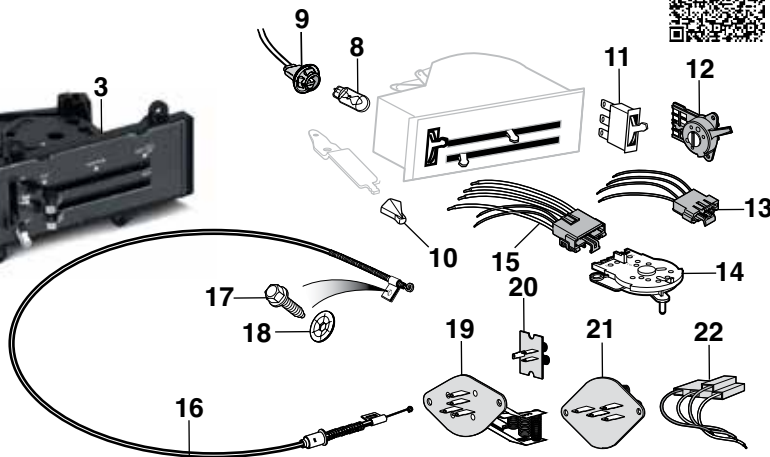

Temperature Control Assemblies and Parts

1973-91 Chevy Blazer, Suburban
1973-91 GMC Jimmy, Suburban

#30-1455 Cable is equipped with an adjustable mounting position to fit all models. Instructions included.

W/AC = With Air Conditioning
W/O AC = Without Air Conditioning

PART	ILL#	DESCRIPTION	APPLICATION	REQD	PRICE
32-0635	(1)	TEMP CONTROL ASSEMBLY "A"	W/O AC 74-80	(1)	\$68.55
32-0636	(2)	TEMP CONTROL ASSEMBLY "B"	W/O AC 74-82	(1)	\$78.65
32-0638	(3)	TEMP CONTROL ASSEMBLY	W/O AC 83-91	(1)	\$83.65
32-0645	(4)	TEMP CONTROL ASSEMBLY	W/AC 74-75	(1)	\$78.65
32-0646	(5)	TEMP CONTROL ASSEMBLY "C"	W/AC 76-77	(1)	\$60.45
32-0647	(6)	TEMP CONTROL ASSEMBLY "D"	W/AC 77-82	(1)	\$95.82

Note: "A" With 3-speed fan switch.
"B" With 4-speed fan switch.
"C" Blower speed is high when in Max A/C position.
"D" Blower speed is variable when in Max A/C position.
"E" Resistor has three terminals.
"F" Resistor has four terminals.