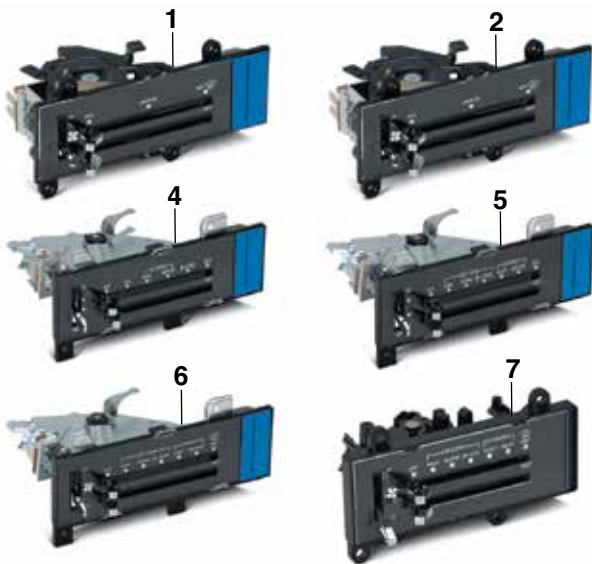

Temperature Control Assemblies and Parts

1973-91 Chevy Blazer, Suburban
1973-91 GMC Jimmy, Suburban

#30-1455 Cable is equipped with an adjustable mounting position to fit all models. Instructions included.

W/AC = With Air Conditioning
W/O AC = Without Air Conditioning

PART	ILL#	DESCRIPTION	APPLICATION	REQD	PRICE
32-0635	(1)	TEMP CONTROL ASSEMBLY "A"	W/O AC 74-80	(1)	\$68.55
32-0636	(2)	TEMP CONTROL ASSEMBLY "B"	W/O AC 74-82	(1)	\$78.65
32-0638	(3)	TEMP CONTROL ASSEMBLY	W/O AC 83-91	(1)	\$83.65
32-0645	(4)	TEMP CONTROL ASSEMBLY	W/AC 74-75	(1)	\$78.65
32-0646	(5)	TEMP CONTROL ASSEMBLY "C"	W/AC 76-77	(1)	\$60.45
32-0647	(6)	TEMP CONTROL ASSEMBLY "D"	W/AC 77-82	(1)	\$95.82

Note: "A" With 3-speed fan switch.
"B" With 4-speed fan switch.
"C" Blower speed is high when in Max A/C position.
"D" Blower speed is variable when in Max A/C position.
"E" Resistor has three terminals.
"F" Resistor has four terminals.