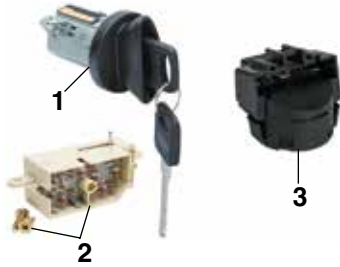

Ignition Switches

1997-14 F150 2004 Heritage
1997-99 F250

PART	ILL#	DESCRIPTION	APPLICATION	REQD	PRICE
47-0717	(1)	IGNITION CYLINDER W/KEYS	F150 F250 97-03	(1)	$30.65
47-0737	(2)	IGNITION SWITCH	F150 F250 97-03	(1)	$18.25
44-0652	(3)	IGNITION STARTER SWITCH	F150 04-08	(1)	$27.95
44-0652		IGNITION STARTER SWITCH	F150 11-14	(1)	$27.95